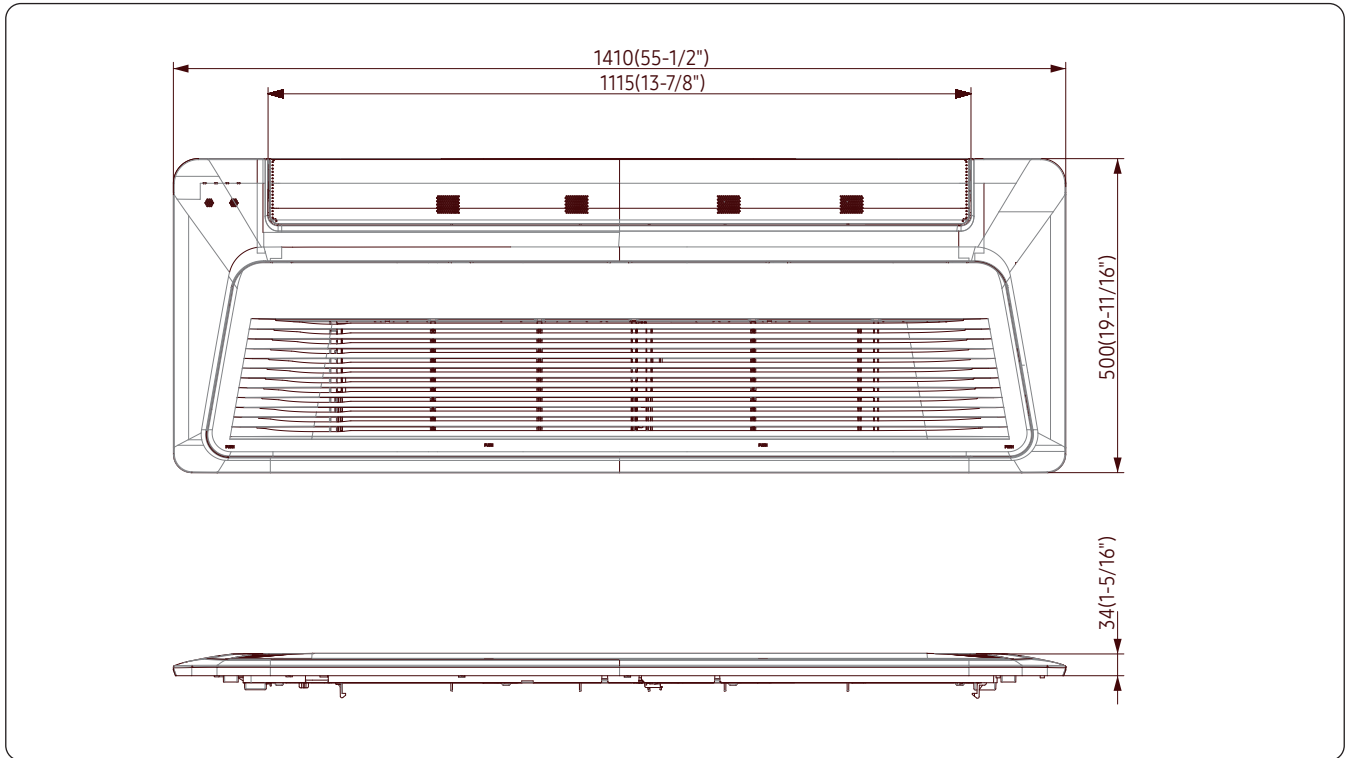

1. 1Way Cassette Panel

1.3 Dimensional drawings (Wind-Free 1 Way)

Panel Type : JSF 2, Function : Winds Free *