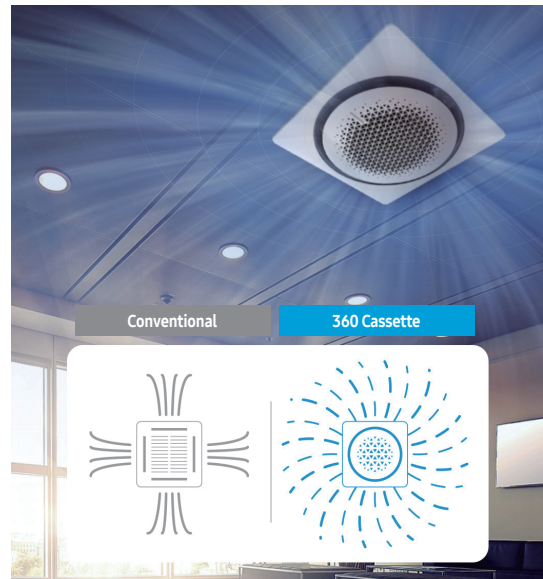

5.1 Features & Benefits

All round cooling and comfort

The Samsung 360 Cassette air conditioner offers a brand new way of staying comfortably cool in every corner of the room. Its innovative circular design not only means it perfectly fits in everywhere, adding a sophisticated look to many different sites, but it also blows cool air in all directions, so that the whole room is the same temperature*. And its bladeless outlet ensures that cool air is gently dispersed, without creating a cold draft**, and doesn't block the air flow, even at low angles, so it expels 25% more air* and spreads it farther.

EVENLY CIRCULATES & COOLS EVERY CORNER

Unlike 4-way, cassette type air conditioners that create areas of uneven airflow where cool air can't reach*, a circular outlet blows cool air in all directions, so every corner of a room is the same temperature**.

* Samsung testing compared to a general 4 way cassette type air conditioner.

** Within an 9.3m radius the temperature difference is less than 0.6°C.

Comfortably cool, not cold

A bladeless design softly disperses cool air across the room, making you comfortably cool without feeling a cold draft**. With no blades to block the air flow, it also expels 25% more air* and spreads it farther.

* Within a 5m radius, no cold draft between 0~1.5m in height (with 14.0kw).

Circular to perfectly fit in everywhere

Its innovative circular design can match a multitude of interior designs, so it perfectly fits in everywhere. Its minimalist modern styling creates a sophisticated look and its circular shape stands out beautifully.