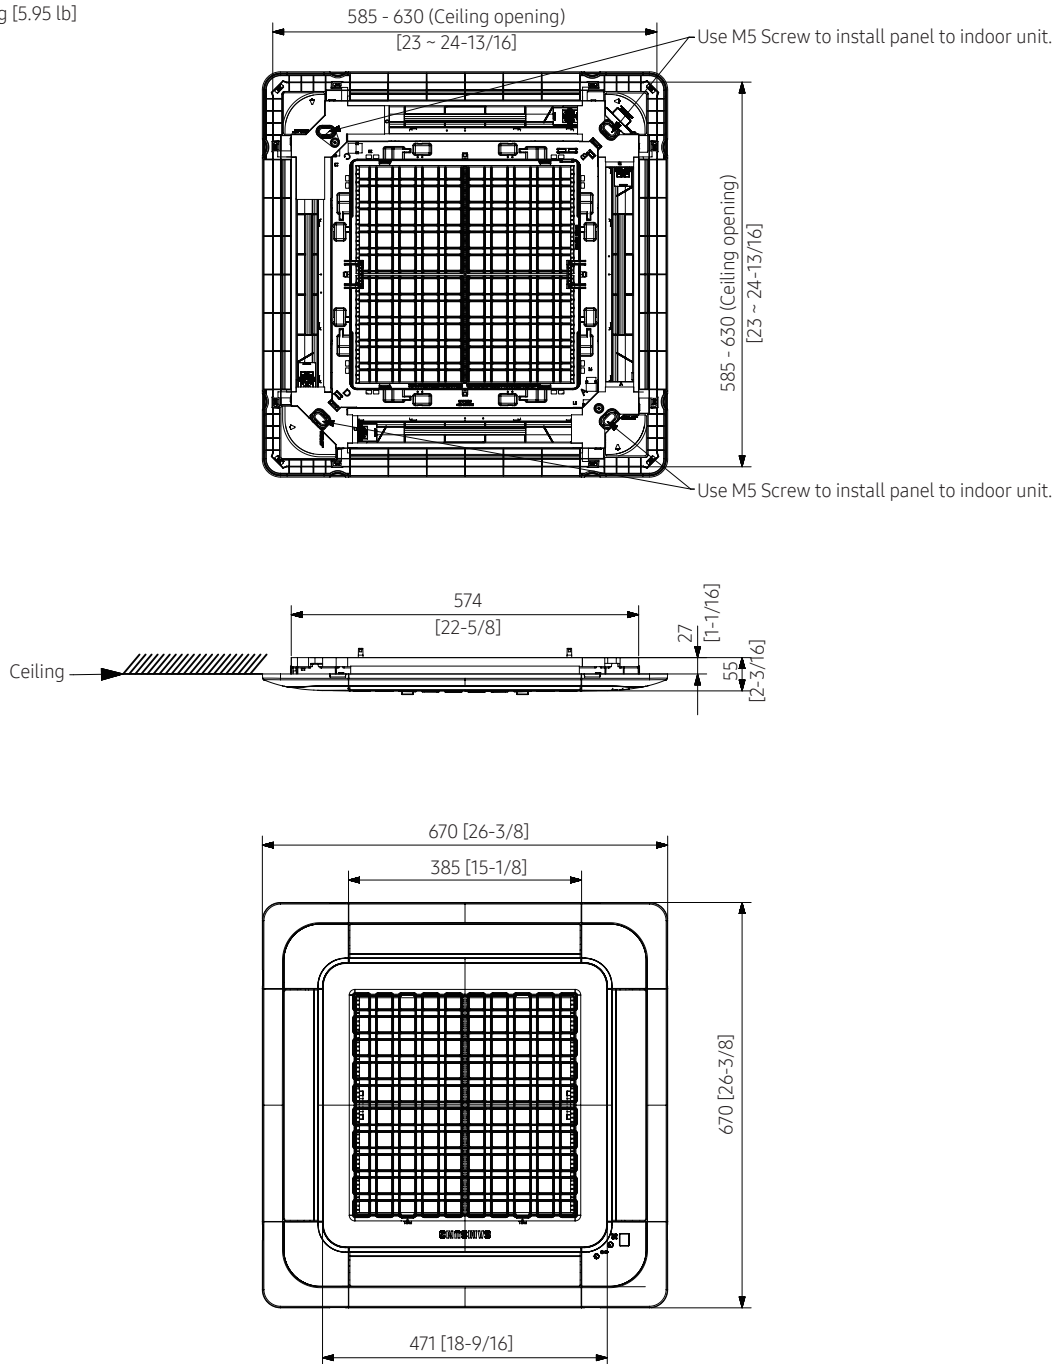

3. 4Way Cassette (600 x 600) Panel

3.3 Dimensional drawings

Panel Type : 670, Function : Normal *

Units : mm [inches]
Weight : 2.7kg [5.95 lb]