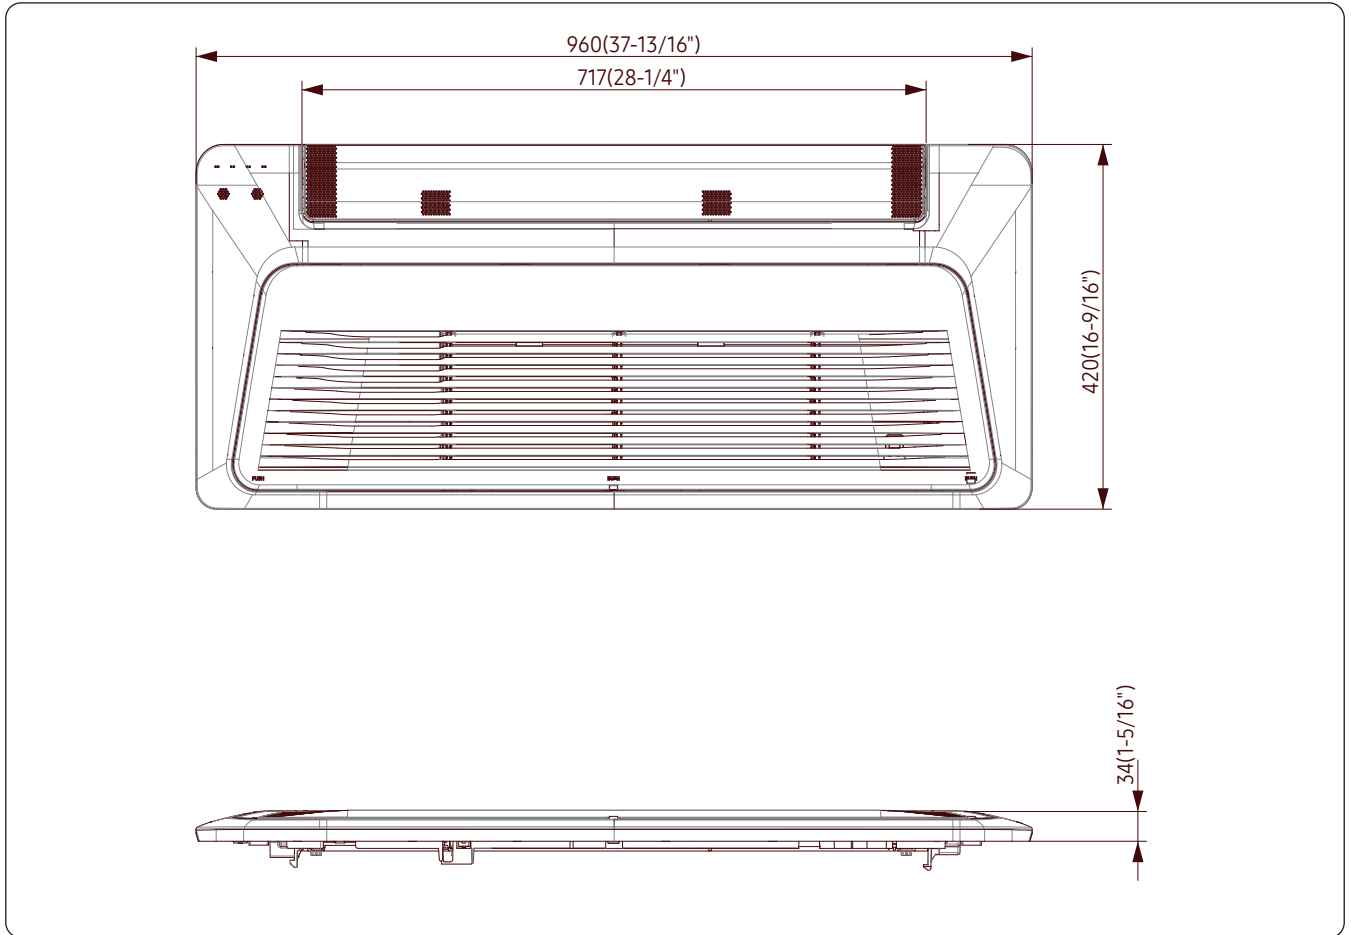

1. 1Way Cassette Panel

1.2 Line-up & Specification

Type1	Function	Parts Code	Sales area	Movement	Grille type	Color	Protocol	Size(NET)	Weight(NET)	Product	
JSF 2	Normal	PC1BWSK1N	Korea	-	Stripe	DA White	New Protocol	1410 x 23 x 500 (mm) 55.5 x 0.9 x 19.7 (inch)	4.5 (kg) 9.9 (lb)	CAC/VRF/ FCU	
		AGSS1421W	Korea				-			CAC/VRF	
		PC1BWSEAN	India				New Protocol			CAC/VRF	
		PC1BWSEANDZ	Algeria / Thailand				New Protocol			CAC/VRF	
		AGSP1421WT	Korea	Z-Slide Tilting	Tilting	-	-		6.4 (kg) 14.1 (lb)	CAC/VRF	
		PC1BWAK1N	Korea				New Protocol			VRF/FCU	
		PC1BWPEAN	India				New Protocol			CAC/VRF	
		PC1BWPEANDZ	Algeria / Thailand				New Protocol			CAC/VRF	
		PC1BWSK2	Korea	-	Fluid	DA White	-		6.6 (kg) 14.6 (lb)	CAC/VRF	
		PC1BWSK2N	Korea				New Protocol			CAC/VRF/ FCU	
		PC1BWSCAN	Global				New Protocol			CAC/VRF	
		PC1BWSMAN	Global				New Protocol			VRF	
	PC1BWSMANDZ	Algeria / Thailand	New Protocol	CAC/VRF							
	Wind Free	-	PC1BWSK3N	Korea	-	Wind-Free Stripe	DA White	New Protocol	1,410 x 34 x 500 (mm) 55.5 x 1.34 x 19.7 (inch)	5.0 (kg) 11.0 (lb)	CAC/VRF
			PC1BWFCAN	China							CAC/VRF
			PC1BWFMAN	Global							CAC/VRF
			PC1BWFMBN	Global							FCU
			PC1BWFMANDZ	Algeria / Thailand							CAC/VRF
			PC1BWFMBNDZ	Thailand							FCU
			PC1BWSK4N	Korea							FCU
Wind Free Clean	-	PC1BWCK3N	Korea	-	-	-	-	-	6.9 (kg) 15.2 (lb)	VRF	
		PC1BWCCAN	China							CAC/VRF	
		PC1BWCDAN	Middle Asia							CAC/VRF	
		PC1BWCMAN	Global							CAC/VRF	
		PC1BWCK4N	Korea							FCU	

1. 1Way Cassette Panel

1.3 Dimensional drawings

Panel Type : JSF 0, Function : Normal *

1. 1Way Cassette Panel

1.3 Dimensional drawings

Panel Type : JSF 1, Function : Normal *

1. 1Way Cassette Panel

1.3 Dimensional drawings

Panel Type : JSF 2, Function : Normal *

1. 1Way Cassette Panel

1.3 Dimensional drawings (Wind-Free 1 Way)

Panel Type : JSF 0, Function : Winds Free *

1. 1Way Cassette Panel

1.3 Dimensional drawings (Wind-Free 1 Way)