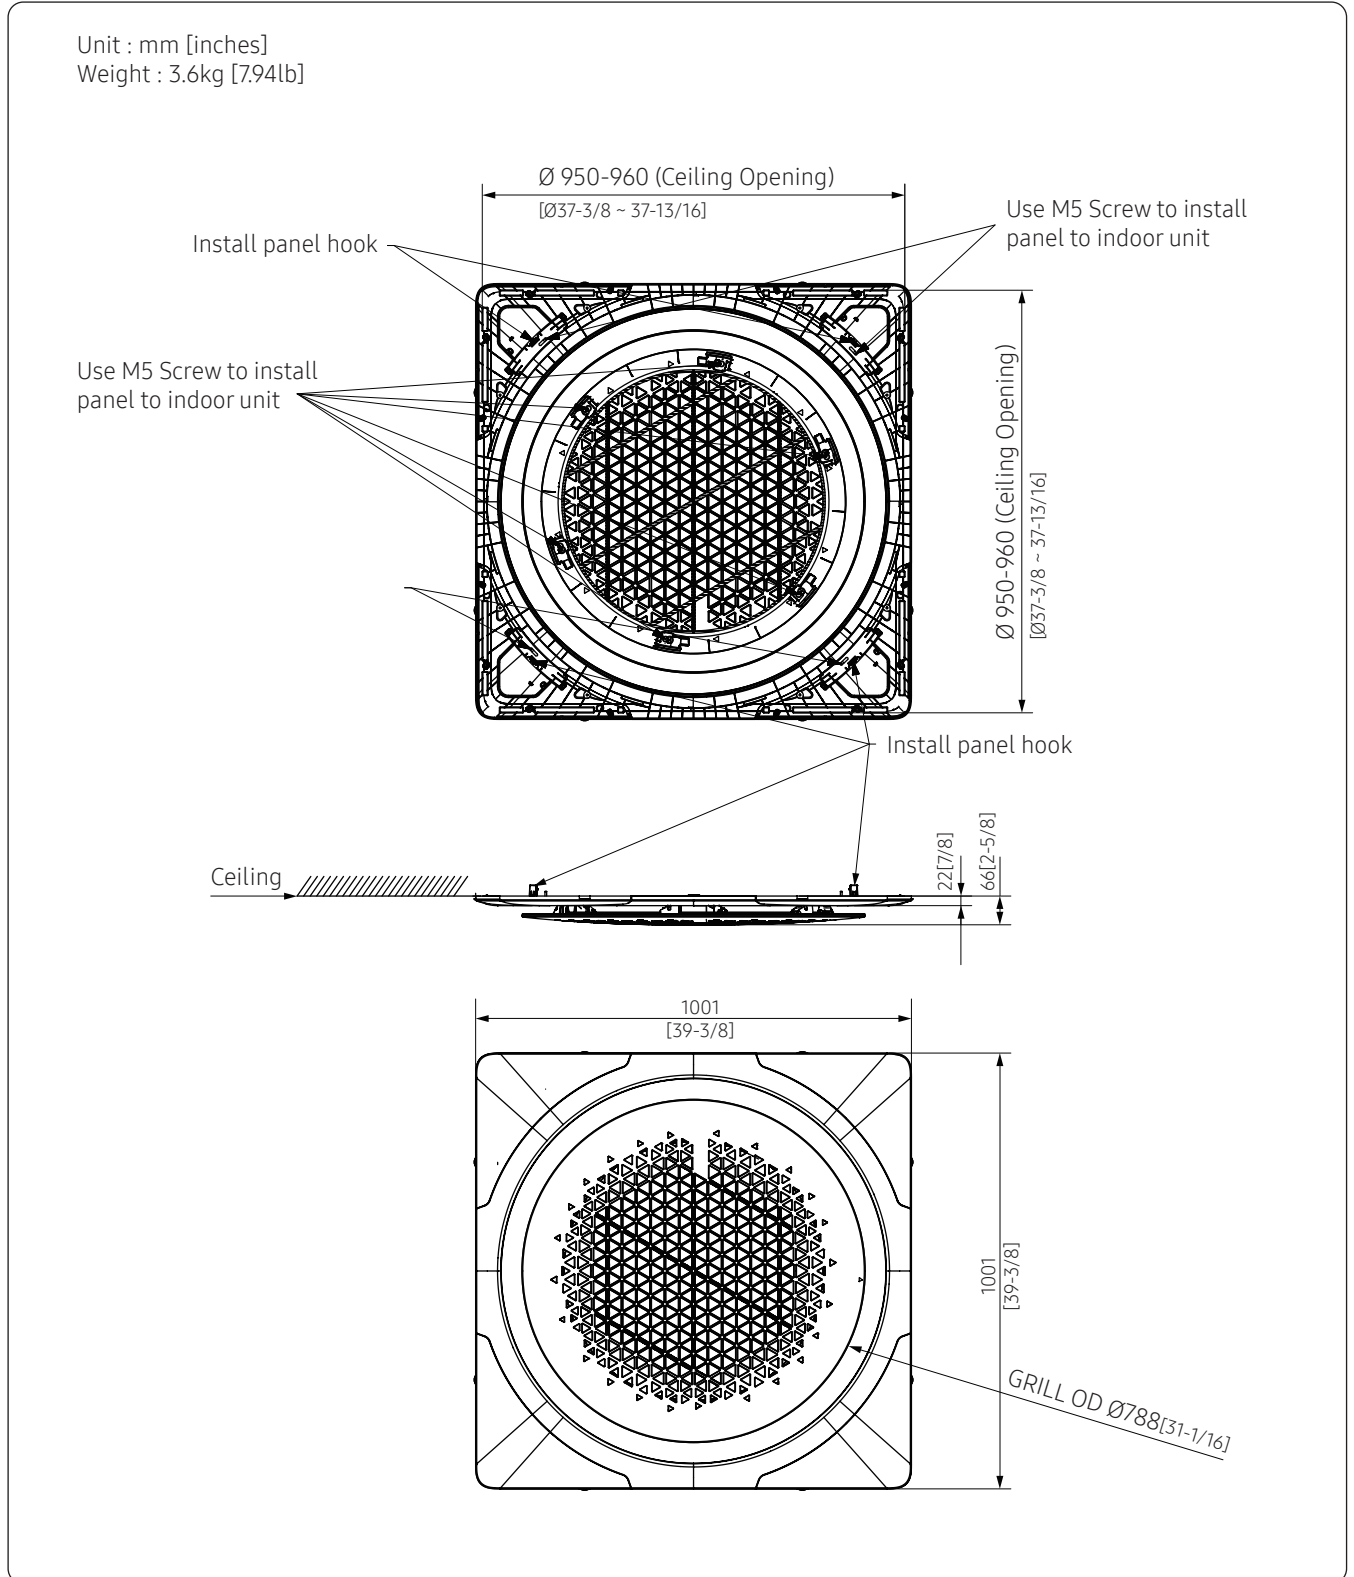

5. 360 Cassette Panel

5.4 Dimensional drawings

Grille type : Circle, Function : Normal *

Unit : mm [inches]
Weight : 2.7kg [5.95lb]

5. 360 Cassette Panel

5.4 Dimensional drawings

Grille type : Square, Function : Normal *

5. 360 Cassette Panel

5.4 Dimensional drawings

Grille type : Circle, Function : Air Purifier & Elevating

Unit : mm [inches]
Weight : 2.7kg [5.95lb]

5. 360 Cassette Panel

5.4 Dimensional drawings

Grille type : Square, Function : Air Purifier & Elevating