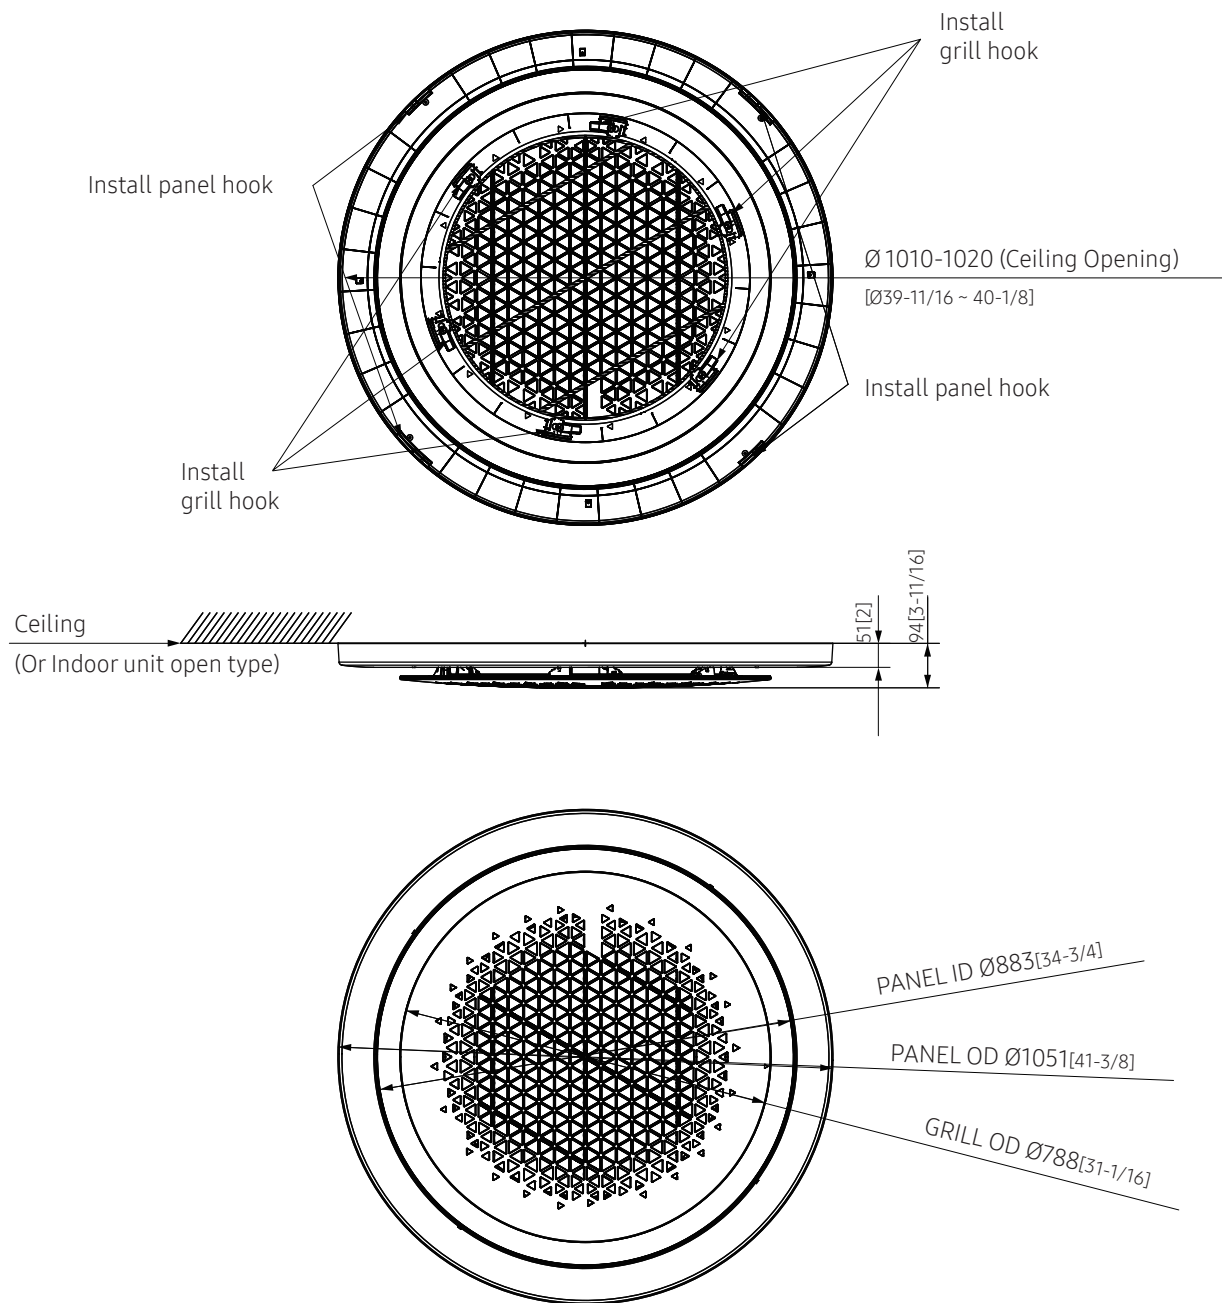

5. 360 Cassette Panel

5.4 Dimensional drawings

Grille type : Circle, Function : Normal *

Unit : mm [inches]
Weight : 2.7kg [5.95lb]

5. 360 Cassette Panel

5.4 Dimensional drawings

Grille type : Square, Function : Normal *

5. 360 Cassette Panel

5.4 Dimensional drawings

Grille type : Circle, Function : Air Purifier & Elevating

Unit : mm [inches]
Weight : 2.7kg [5.95lb]

5. 360 Cassette Panel

5.4 Dimensional drawings

Grille type : Square, Function : Air Purifier & Elevating