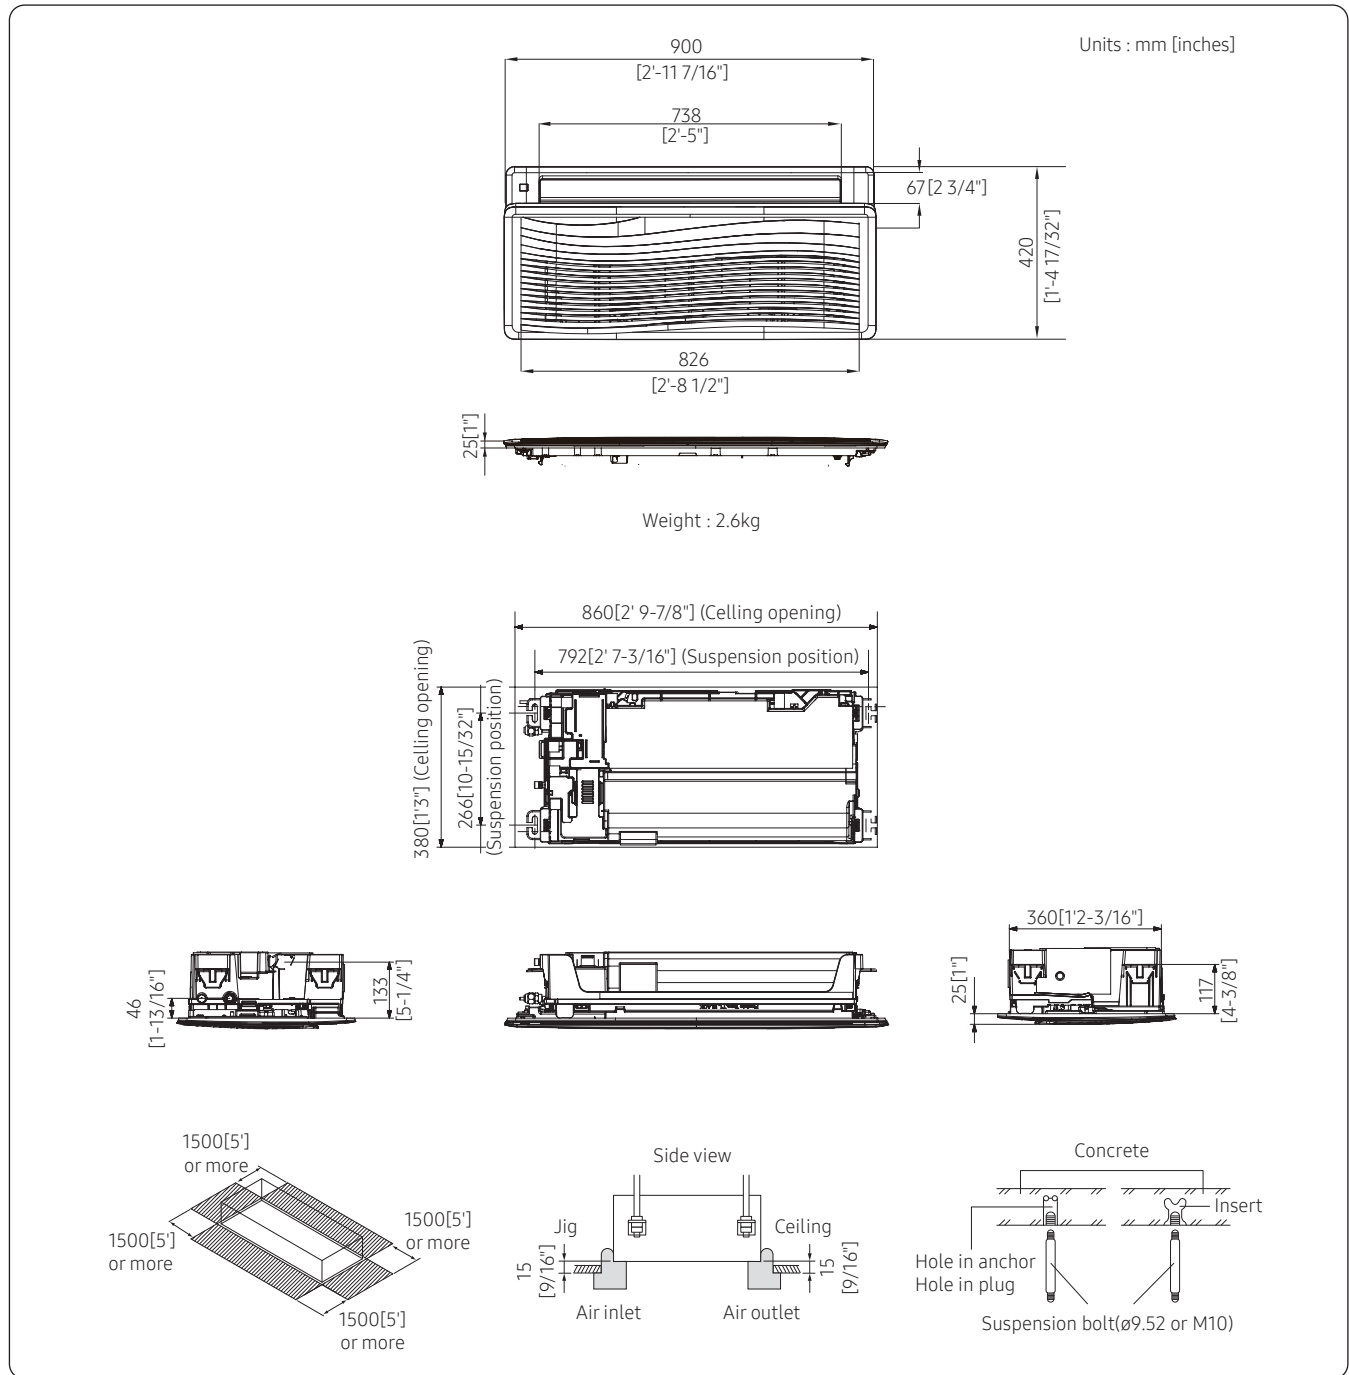

1. 1Way Cassette Panel

1.3 Dimensional drawings

Panel Type : JSF 0, Function : Normal *