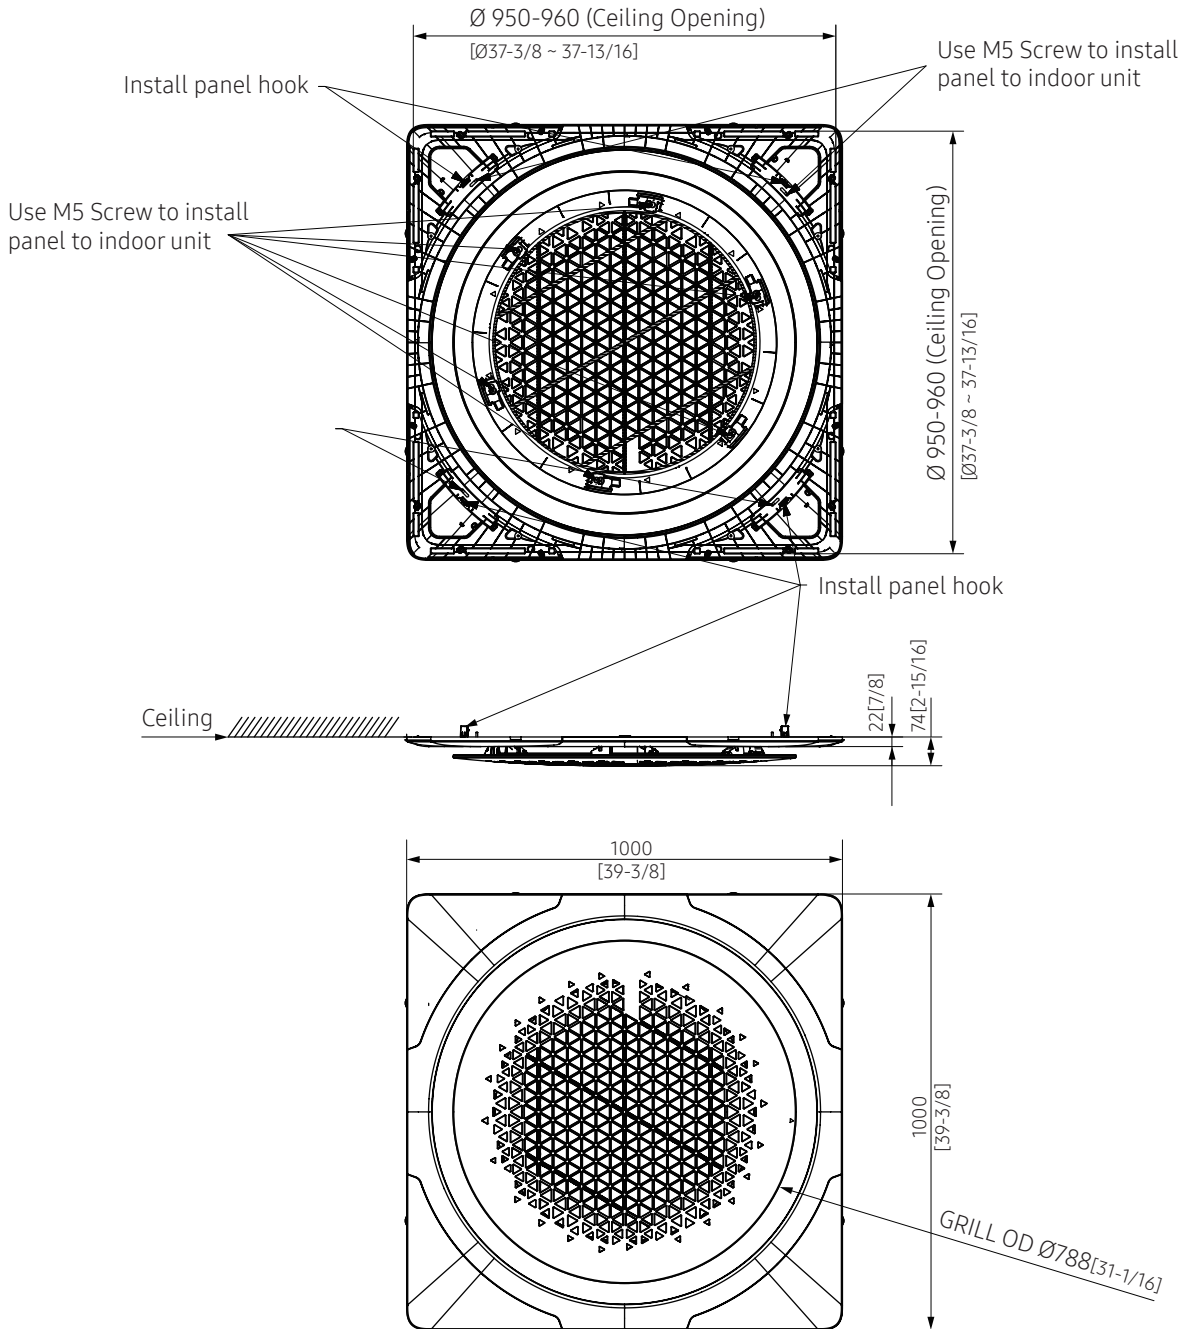

5. 360 Cassette Panel

5.4 Dimensional drawings

Grille type : Square, Function : Air Purifier & Elevating

Unit : mm [inches]
Weight : 3.6kg [7.94lb]