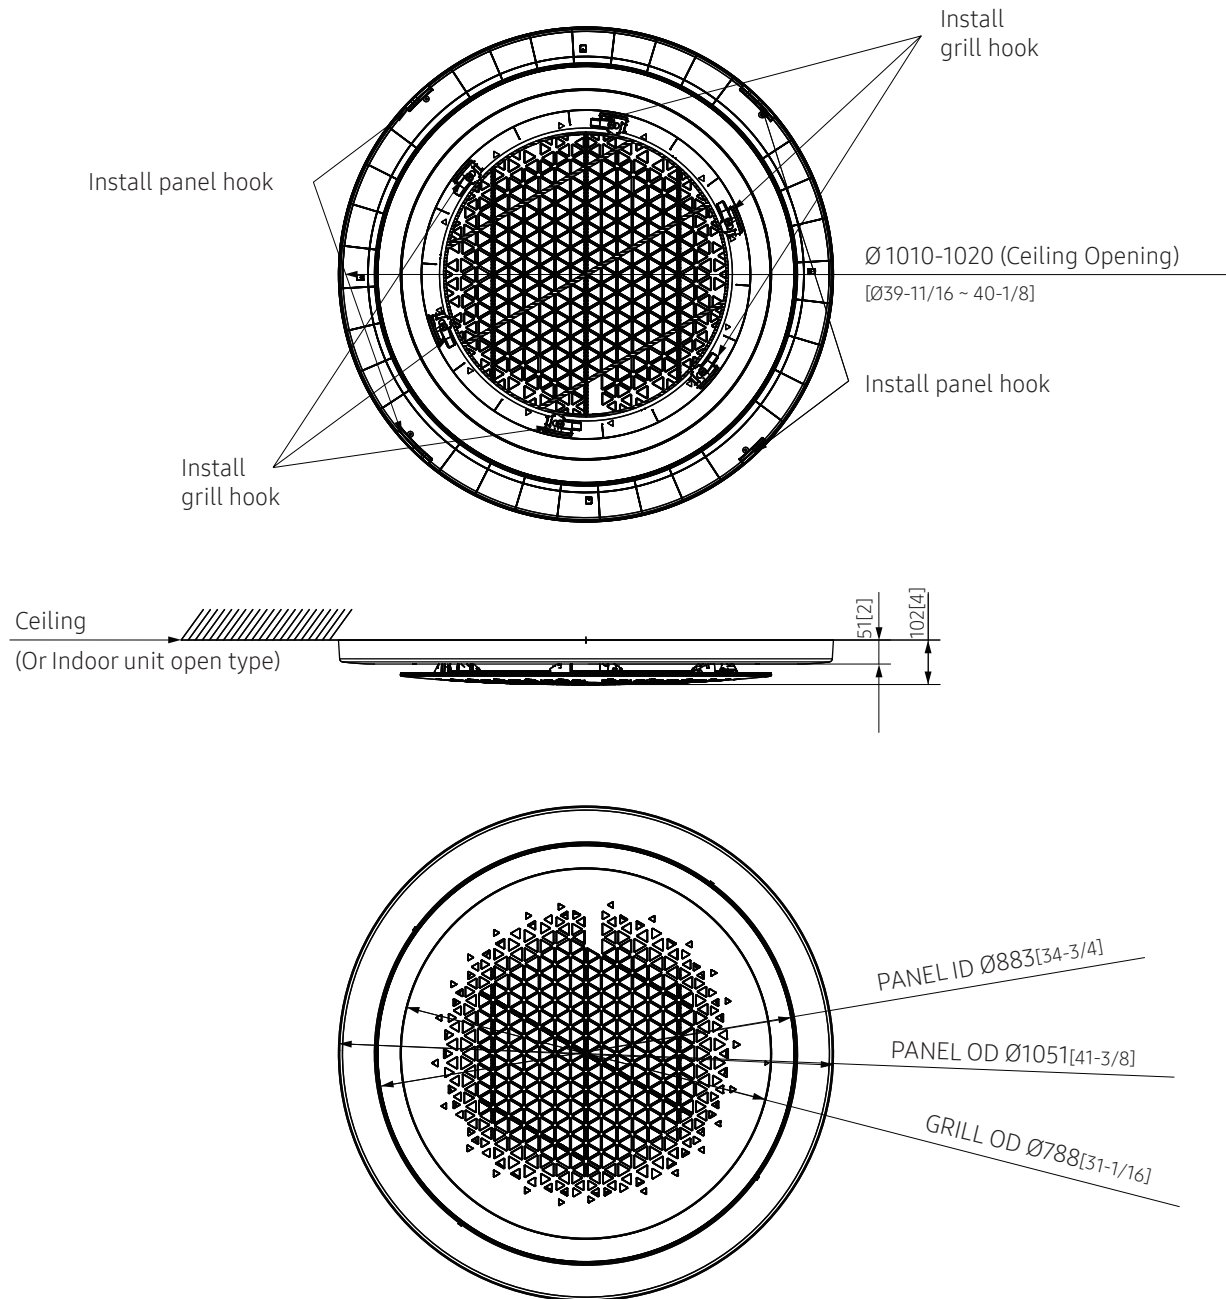

5. 360 Cassette Panel

5.4 Dimensional drawings

Grille type : Circle, Function : Normal *

Unit : mm [inches]
Weight : 2.7kg [5.95lb]

5. 360 Cassette Panel

5.4 Dimensional drawings

Grille type : Square, Function : Normal *

5. 360 Cassette Panel

5.4 Dimensional drawings

Grille type : Circle, Function : Air Purifier & Elevating

Unit : mm [inches]
Weight : 2.7kg [5.95lb]

5. 360 Cassette Panel

5.4 Dimensional drawings

Grille type : Square, Function : Air Purifier & Elevating