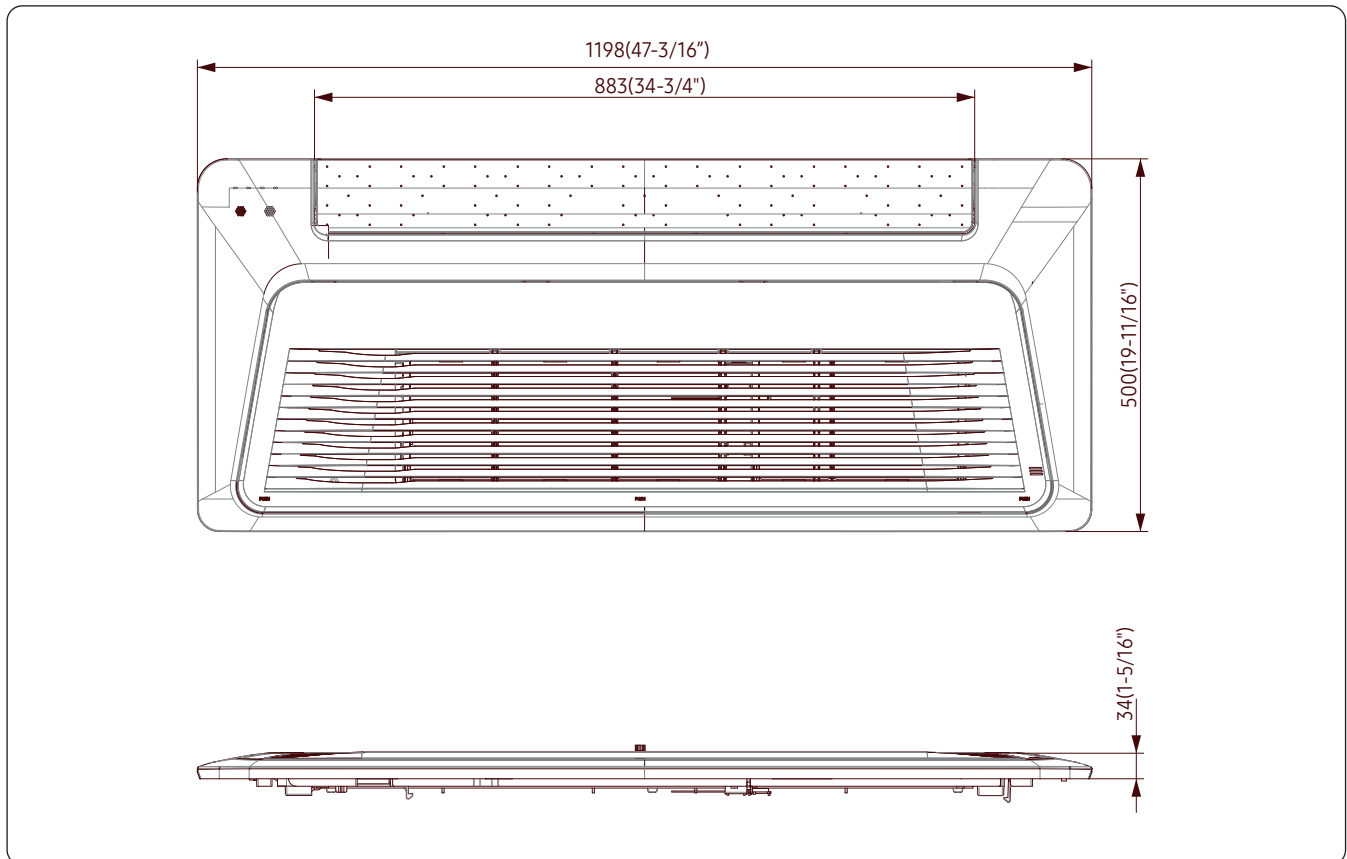

1. 1Way Cassette Panel

1.2 Line-up & Specification

Type1	Function	Parts Code	Sales area	Movement	Grille type	Color	Protocol	Size(NET)	Weight(NET)	Product	
JSF 2	Normal	PC1BWSK1N	Korea	-	Stripe	DA White	New Protocol	1410 x 23 x 500 (mm) 55.5 x 0.9 x 19.7 (inch)	4.5 (kg) 9.9 (lb)	CAC/VRF/ FCU	
		AGSS1421W	Korea				-			CAC/VRF	
		PC1BWSEAN	India				New Protocol			CAC/VRF	
		PC1BWSEANDZ	Algeria / Thailand				New Protocol			CAC/VRF	
		AGSP1421WT	Korea	Z-Slide Tilting	Tilting	-	-		6.4 (kg) 14.1 (lb)	CAC/VRF	
		PC1BWAK1N	Korea				New Protocol			VRF/FCU	
		PC1BWPEAN	India				New Protocol			CAC/VRF	
		PC1BWPEANDZ	Algeria / Thailand				New Protocol			CAC/VRF	
		PC1BWSK2	Korea	-	Fluid	DA White	-		6.6 (kg) 14.6 (lb)	CAC/VRF	
		PC1BWSK2N	Korea				New Protocol			CAC/VRF/ FCU	
		PC1BWSCAN	Global				New Protocol			CAC/VRF	
		PC1BWSMAN	Global				New Protocol			VRF	
	PC1BWSMANDZ	Algeria / Thailand	New Protocol	CAC/VRF							
	Wind Free	-	PC1BWSK3N	Korea	-	Wind-Free Stripe	DA White	New Protocol	1,410 x 34 x 500 (mm) 55.5 x 1.34 x 19.7 (inch)	5.0 (kg) 11.0 (lb)	CAC/VRF
			PC1BWFCAN	China							CAC/VRF
			PC1BWFMAN	Global							CAC/VRF
			PC1BWFMBN	Global							FCU
			PC1BWFMANDZ	Algeria / Thailand							CAC/VRF
			PC1BWFMBNDZ	Thailand							FCU
			PC1BWSK4N	Korea							FCU
Wind Free Clean	-	PC1BWCK3N	Korea	-	-	-	-	-	6.9 (kg) 15.2 (lb)	VRF	
		PC1BWCCAN	China							CAC/VRF	
		PC1BWCDAN	Middle Asia							CAC/VRF	
		PC1BWCMAN	Global							CAC/VRF	
		PC1BWCK4N	Korea							FCU	

Panel Type : JSF 2, Function : Normal *

1. 1Way Cassette Panel

1.3 Dimensional drawings (Wind-Free 1 Way)

Panel Type : JSF 0, Function : Winds Free *

1. 1Way Cassette Panel

1.3 Dimensional drawings (Wind-Free 1 Way)

Panel Type : JSF1, Function : Winds Free *

1. 1Way Cassette Panel

1.3 Dimensional drawings (Wind-Free 1 Way)

Panel Type : JSF 2, Function : Winds Free *

2. 2Way Cassette Panel

2.1 Features and Benefits

Equip even the narrowest of spaces with high-performance cooling and heating