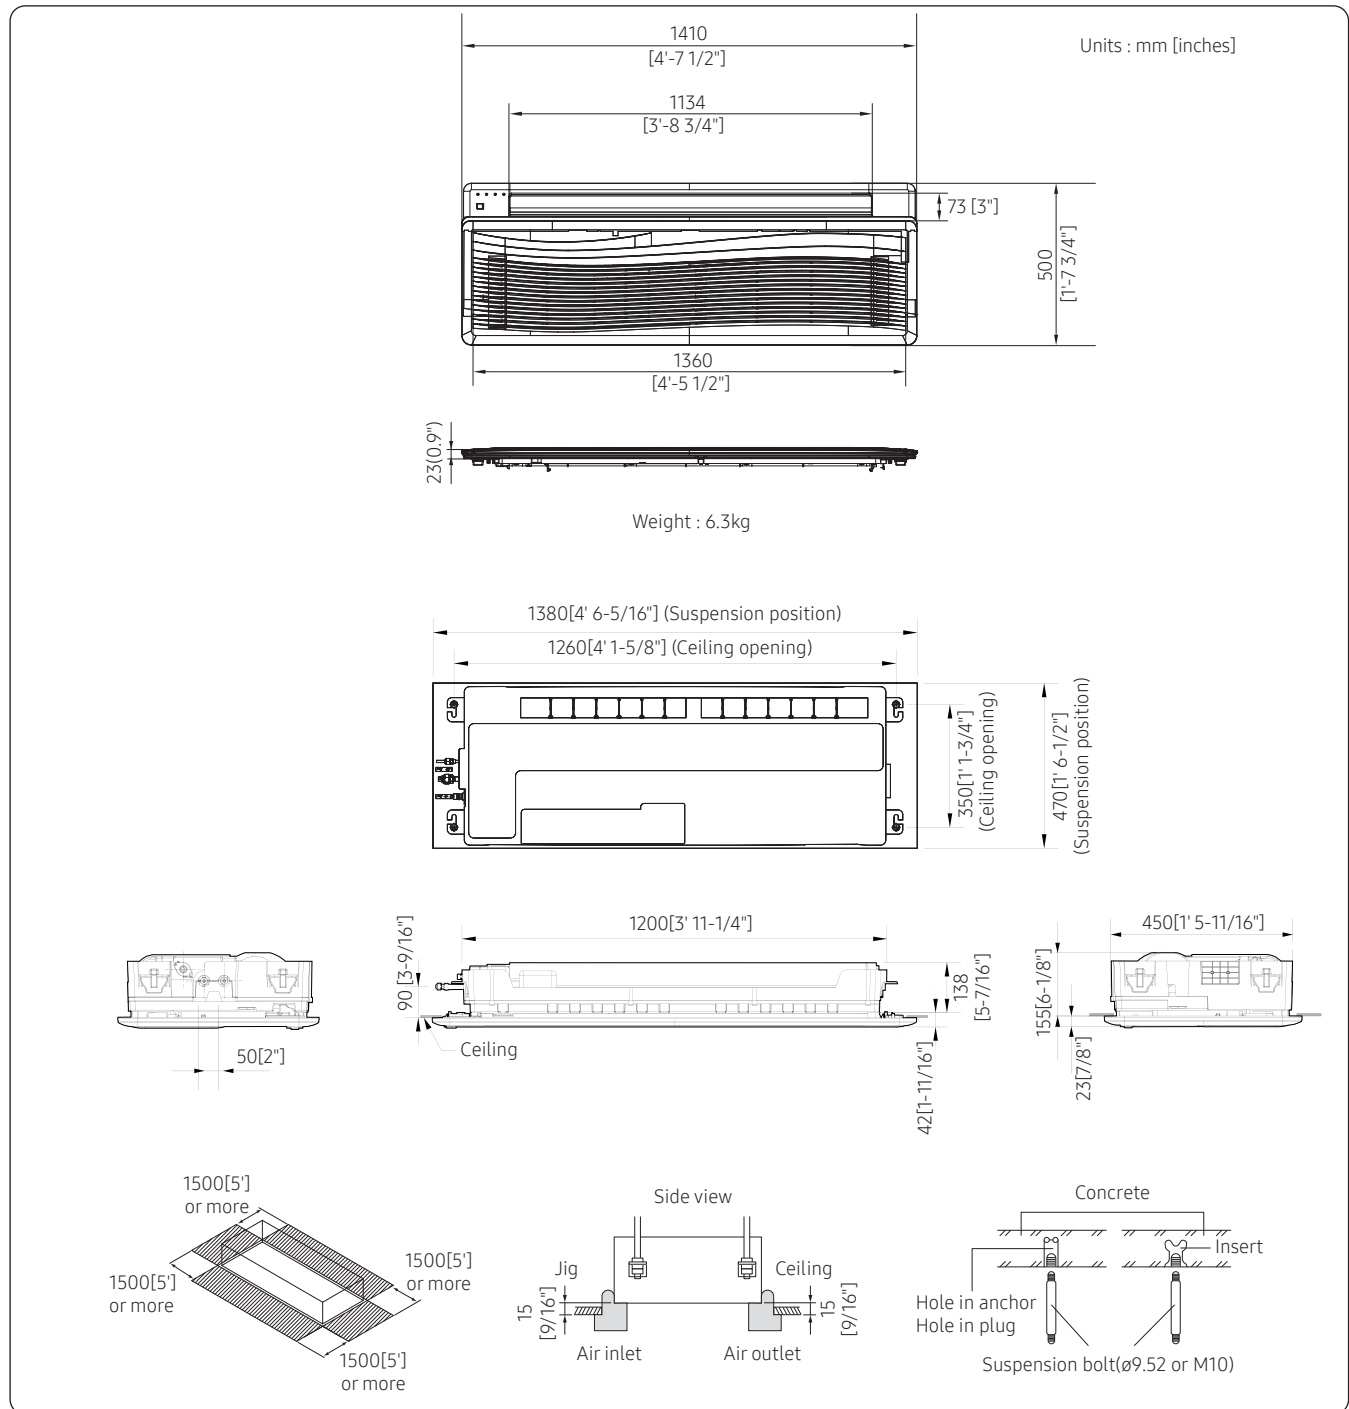

1. 1Way Cassette Panel

1.3 Dimensional drawings

Panel Type : JSF 2, Function : Normal *