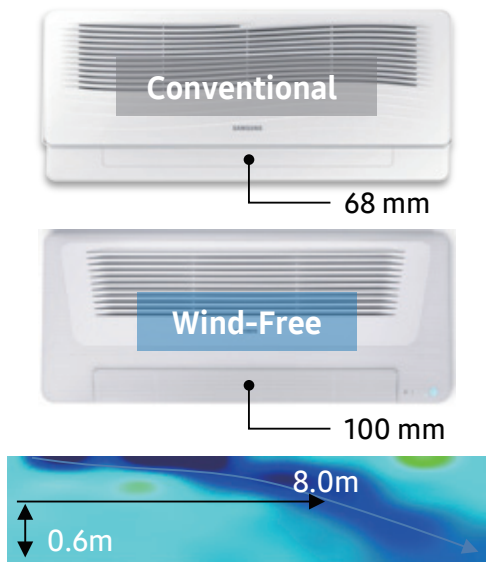

Contents

1) 1Way Cassette Panel	5
2) 2Way Cassette Panel	13
3) 4Way Cassette (600 x 600) Panel	16
4) 4Way Cassette Panel	21
5) 360 Cassette Panel	25

1. 1Way Cassette Panel

1.1 Features & Benefits

Wind-Free cooling

Comfort wind implementation by Wind-Free cooling

※ Wind-Free implementation : Still air by the velocity of flow below 0.15m/s.

Big blade

Max. 8m Horizontal reach

- ※ Blade enlargement about 47% compare to conventional product
- ※ Reach : 8m (Height 0.6m, Wind speed 0.3m/s)
Conventional product (Samsung) : 5m
- ※ Based on Wind-Free 1Way 7.1kW