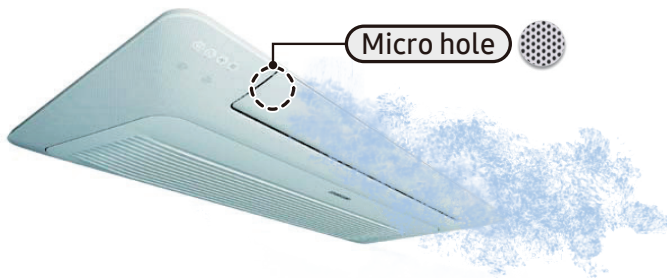

SAMSUNG

SAC Technical Data Book

Panels for Global

- 1) 1Way Cassette Panel
- 2) 2Way Cassette Panel
- 3) 4Way Cassette (600 x 600) Panel
- 4) 4Way Cassette Panel
- 5) 360 Cassette Panel

History

Version	Modification	Date	Remark
Ver.1.0	Release Panel TDB	18. 06. 20	
Ver.1.1	Add New line-up Panels	19. 01. 25	
Ver.1.2	Released the second half of 2019 Version	19. 07. 24	
Ver.1.3	Updated new line up for 2021	20. 12. 09	

Comfort wind implementation by Wind-Free cooling

※ Wind-Free implementation : Still air by the velocity of flow below 0.15m/s.

Big blade

Max. 8m Horizontal reach

- ※ Blade enlargement about 47% compare to conventional product
- ※ Reach : 8m (Height 0.6m, Wind speed 0.3m/s)
Conventional product (Samsung) : 5m
- ※ Based on Wind-Free 1Way 7.1kW