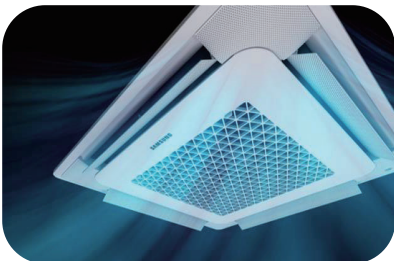

Automatic Wind-Free Operation

If room reaches comfort zone

If room gets out of comfort zone

Normal Cooling