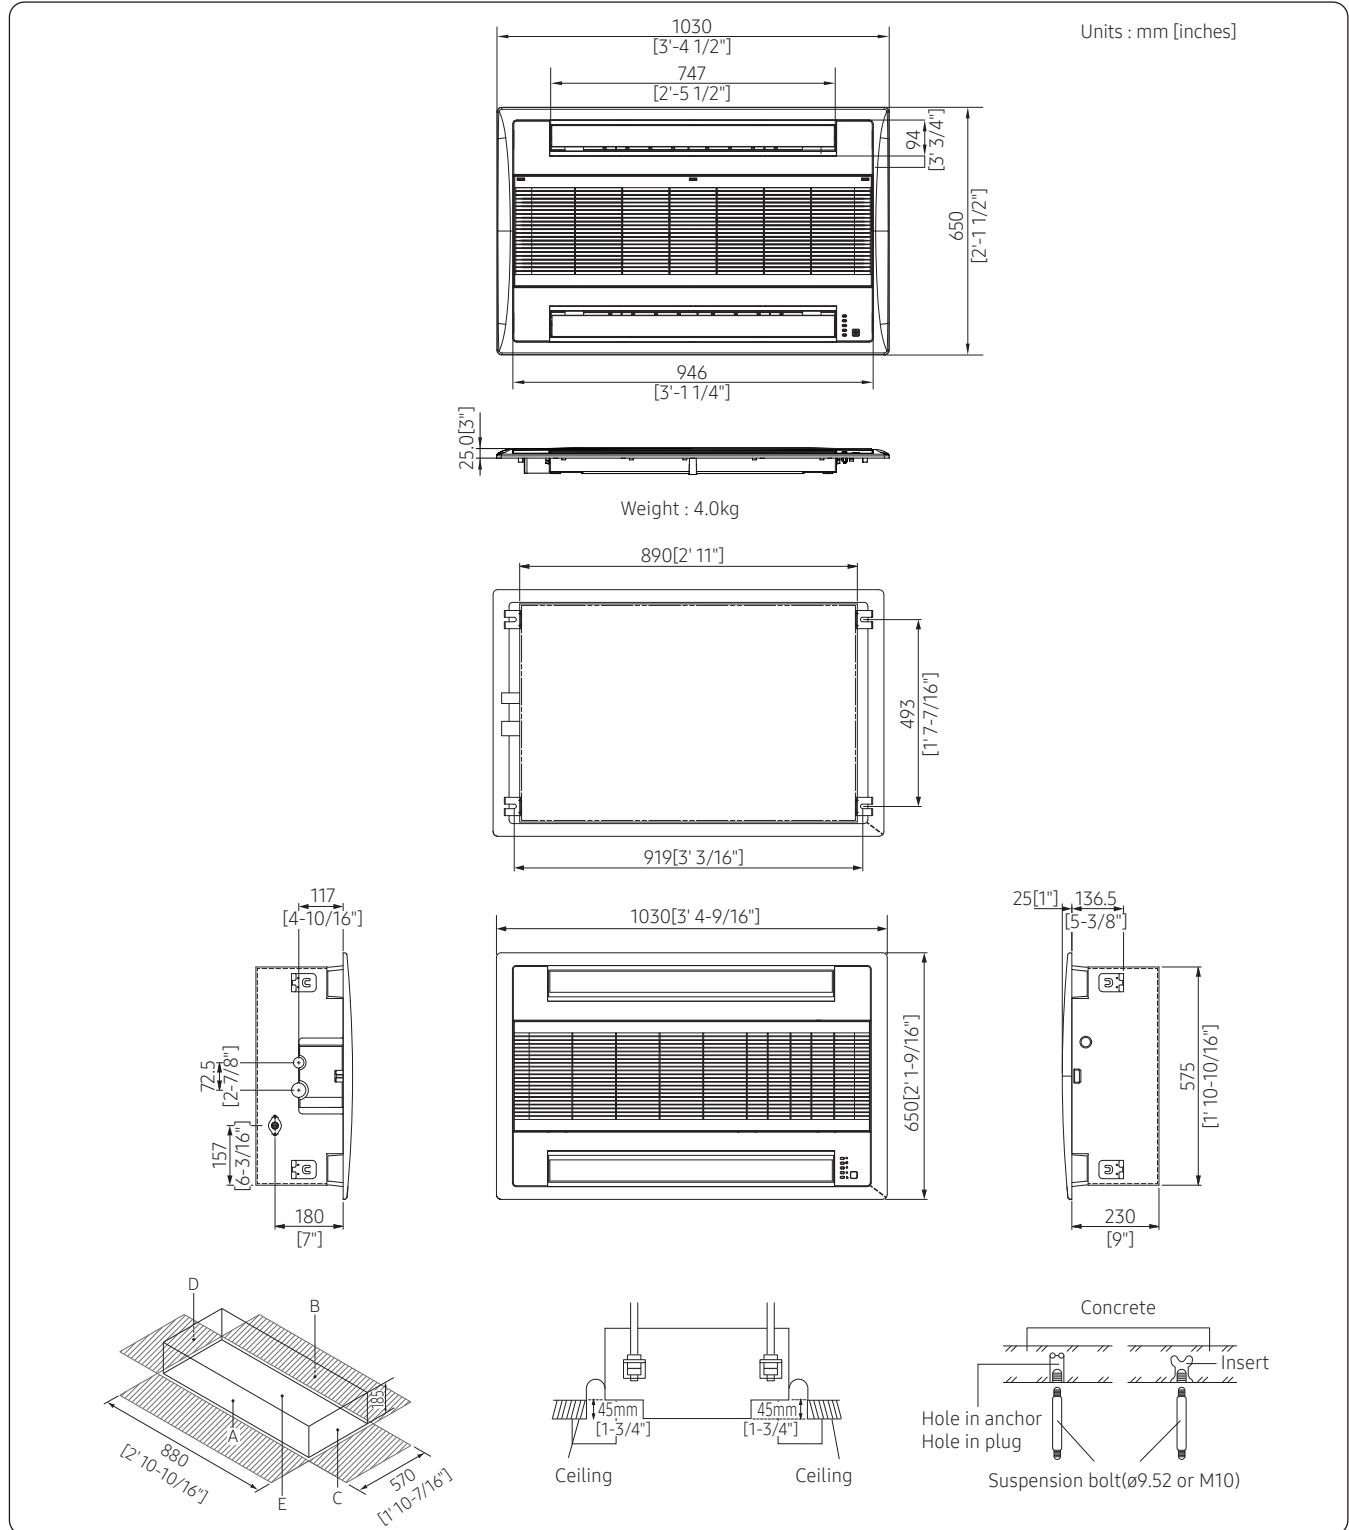

2. 2Way Cassette Panel

2.3 Dimensional drawings

Panel Type : 2Way