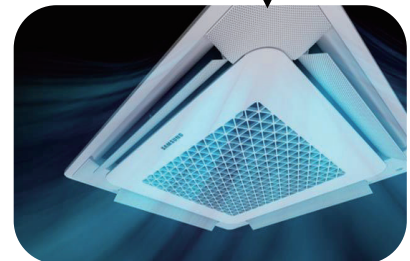

Automatic Wind-Free Operation

If room reaches comfort zone

If room gets out of comfort zone

Normal Cooling

Wind -Free Cooling

Normal Cooling

3. 4Way Cassette (600 x 600) Panel

3.2 Line-up