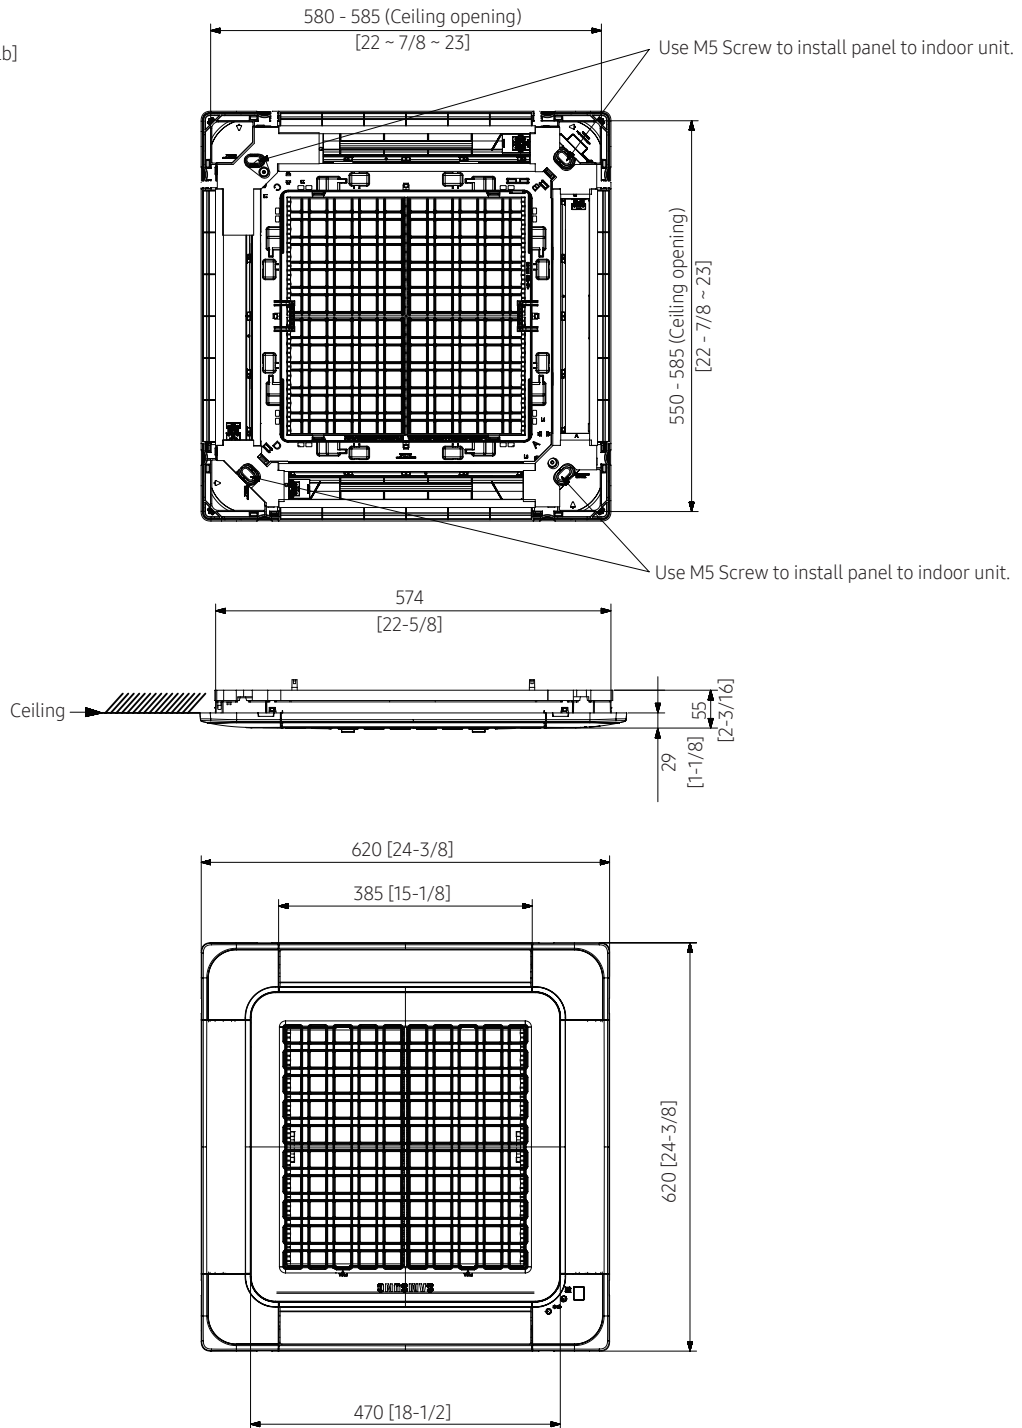

3. 4Way Cassette (600 x 600) Panel

3.3 Dimensional drawings

Panel Type : 670, Function : Normal *

Units : mm [inches]
Weight : 2.7kg [5.95 lb]

3. 4Way Cassette (600 x 600) Panel

3.3 Dimensional drawings

Panel Type : 620, Function : Normal *

Units : mm [inches]
Weight : 2.3kg [5.07 lb]

3. 4Way Cassette (600 x 600) Panel

3.3 Dimensional drawings (Wind-Free 4 Way (600x600))

4. 4 Way Cassette Panel

4.1 Features & Benefits

Stage a beautiful yet comfortable environment