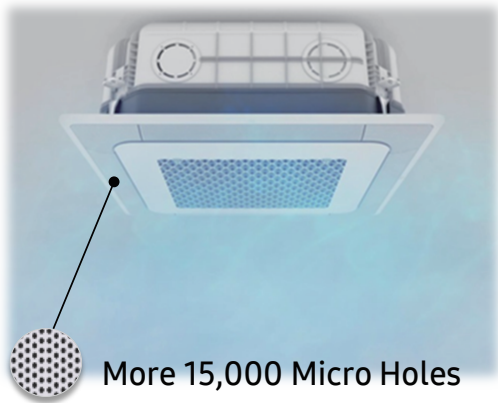

3. 4Way Cassette (600 x 600) Panel

3.1 Features & Benefits

Wind-Free Cooling with Micro holes

The Wind Free Air conditioner pushes air out through more 15,000 micro holes in the panel, producing a dispersed and gentle flow of air actually defined as “still air” and the key here is all of those holes create a still, cooled air flow that infiltrates the room gently and softly.

No Direct Wind & Cold Draft