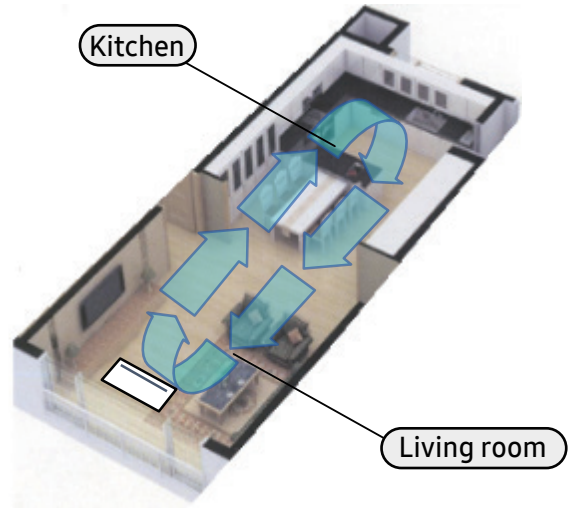

Even cooling

Even cooling For spacious space

※ Expand the blade angle from 30° to 80°
Conventional product (Samsung) : 40~80 °