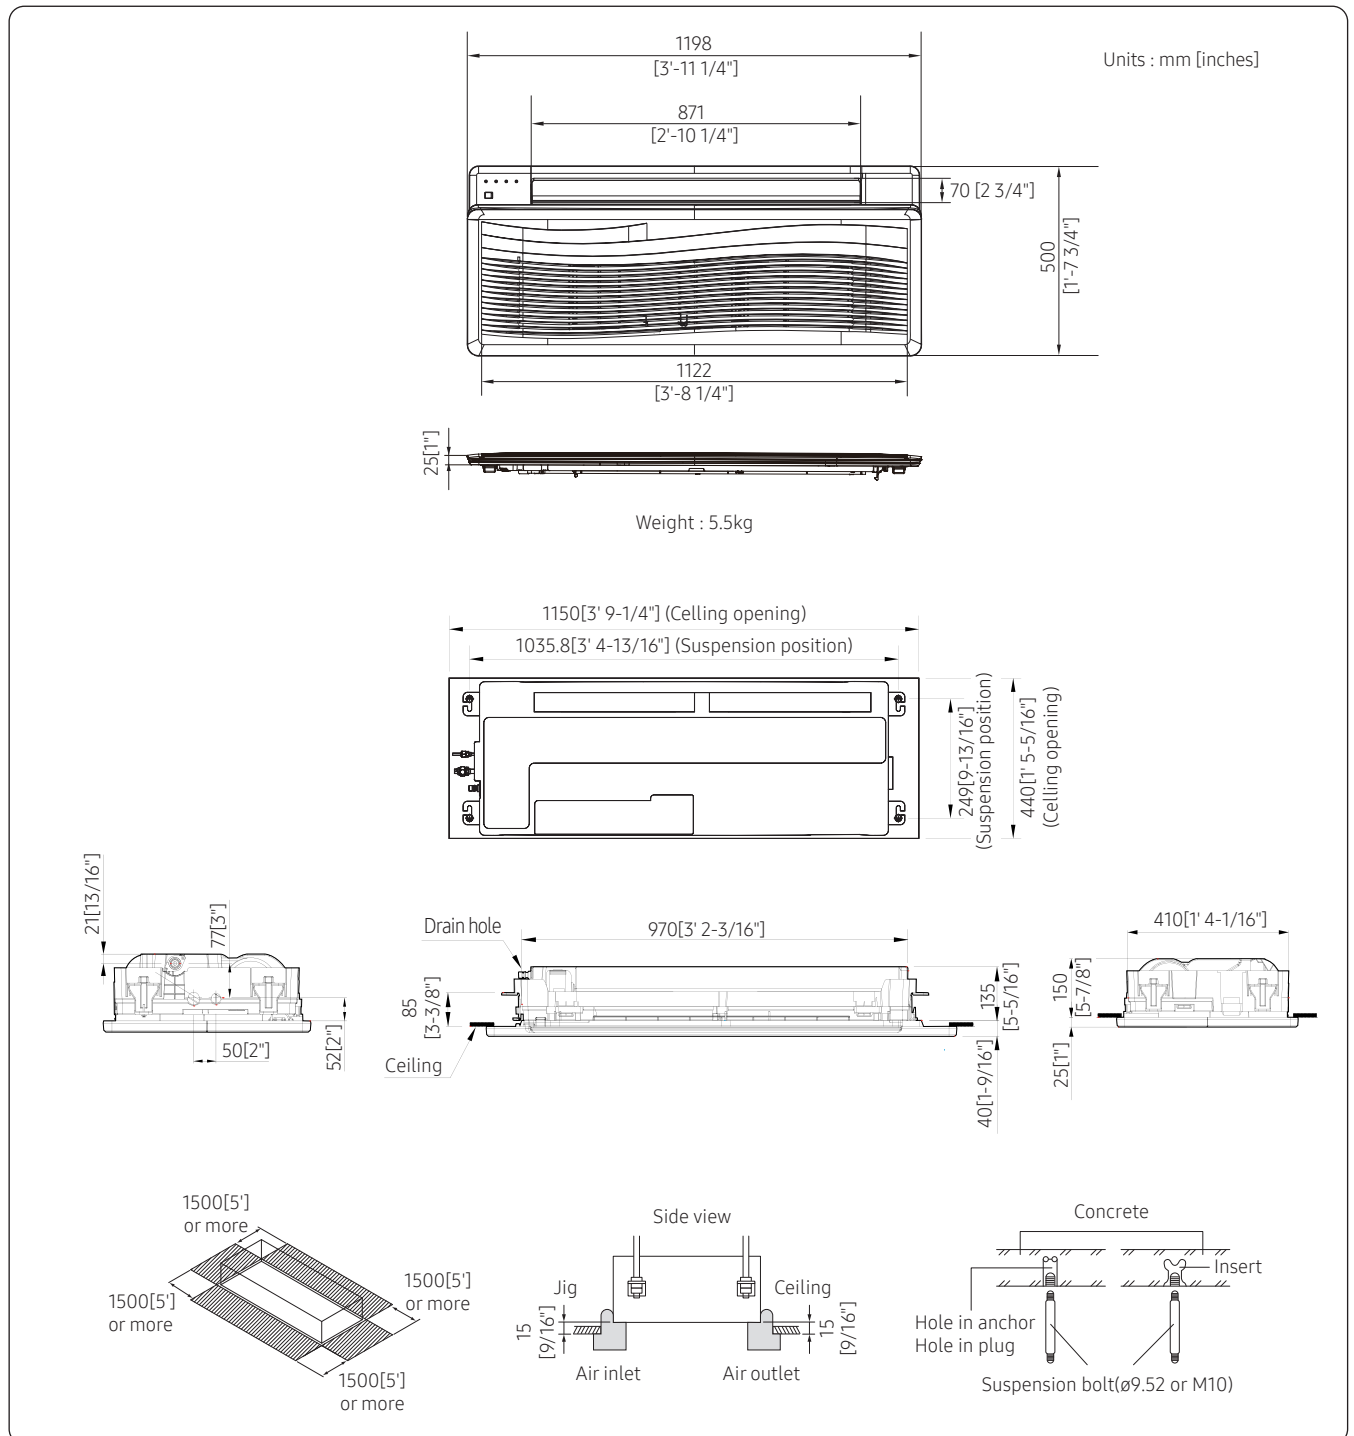

1. 1Way Cassette Panel

1.3 Dimensional drawings

Panel Type : JSF 1, Function : Normal *