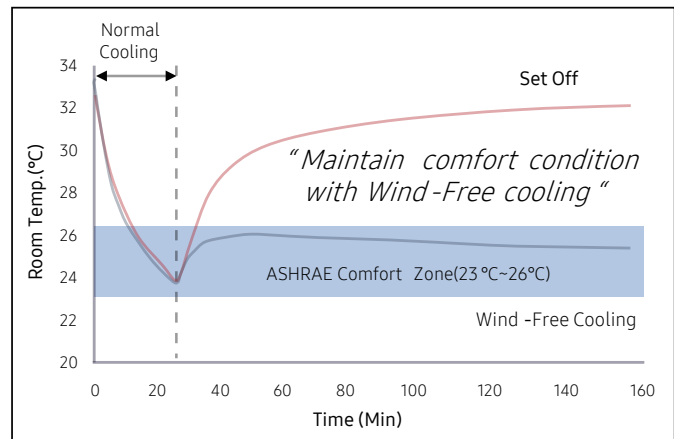

2. 2Way Cassette Panel

2.3 Dimensional drawings

Panel Type : 2Way

3. 4Way Cassette (600 x 600) Panel

3.1 Features & Benefits

Wind-Free Cooling with Micro holes

The Wind Free Air conditioner pushes air out through more 15,000 micro holes in the panel, producing a dispersed and gentle flow of air actually defined as “still air” and the key here is all of those holes create a still, cooled air flow that infiltrates the room gently and softly.

No Direct Wind & Cold Draft

[Comparison of Room Temp.]

Smart Comfort Operation

Smart comfort operation enable to maintain optimal room condition automatically by detecting not only temperature but also relative humidity.