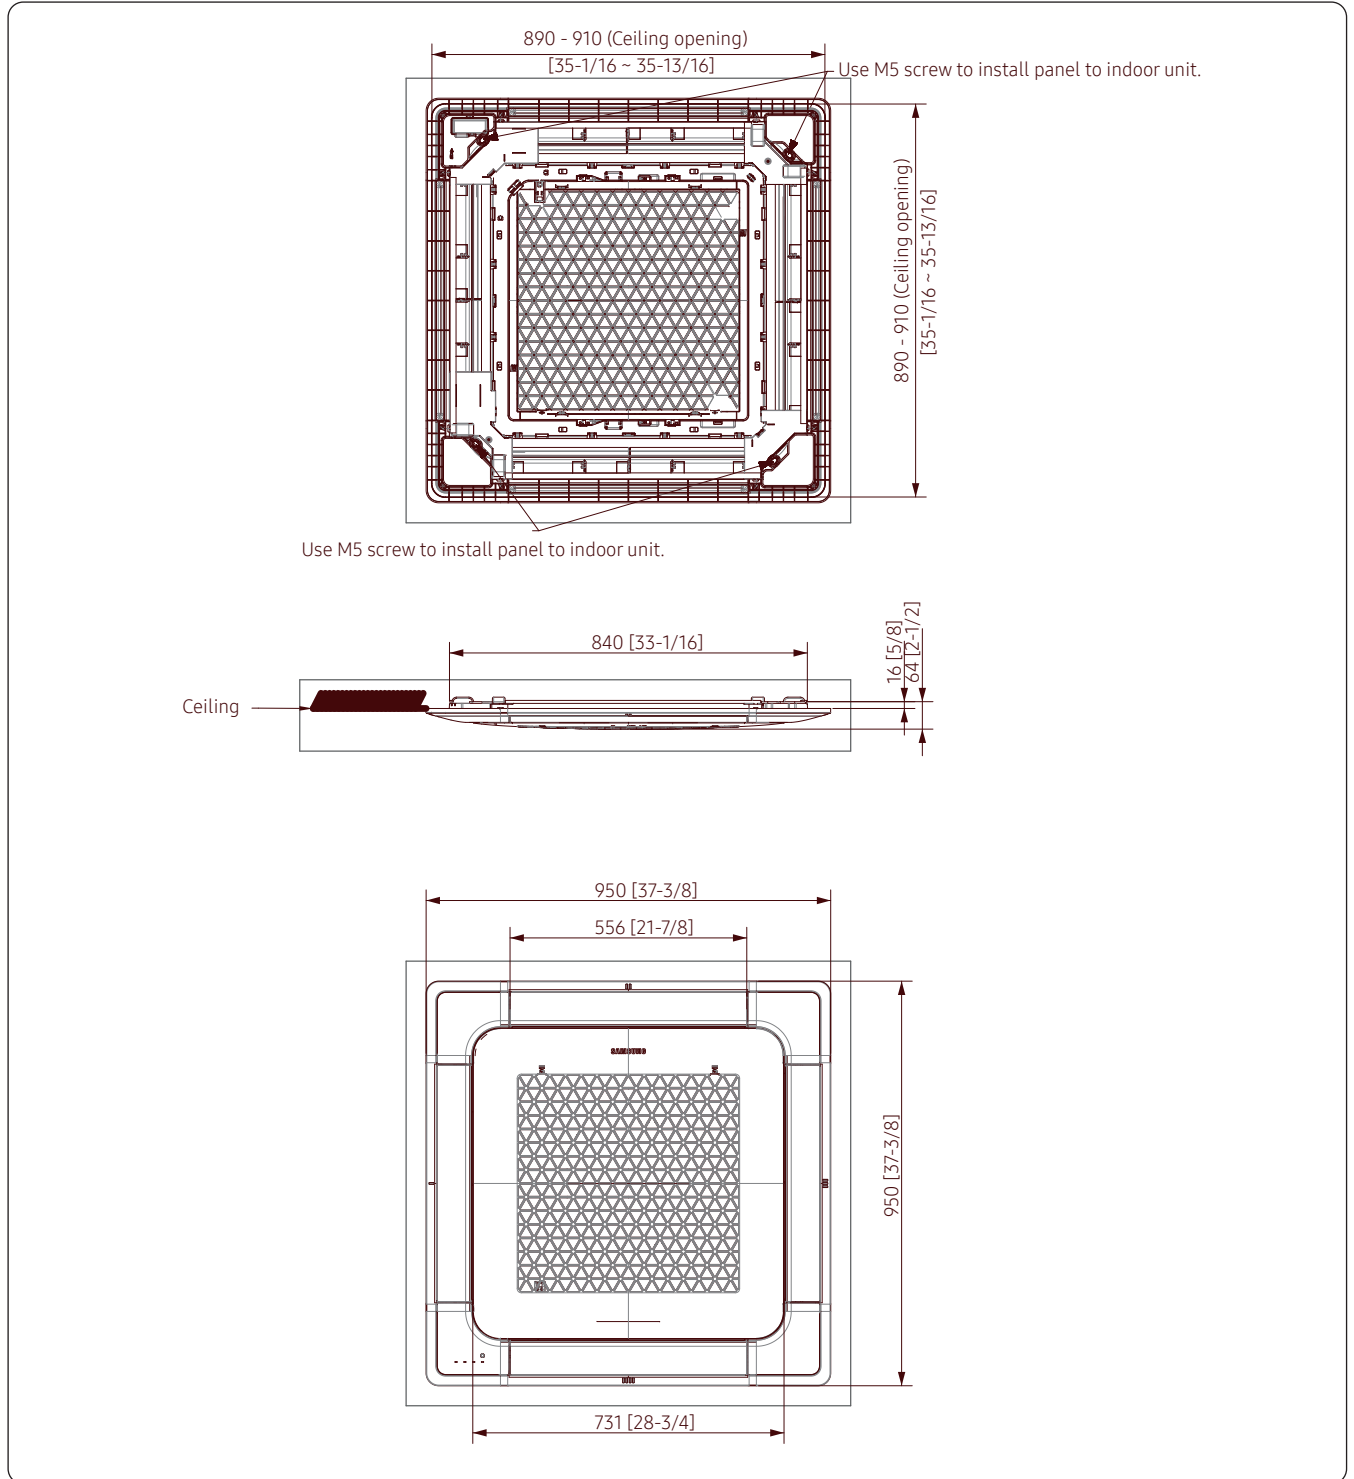

SAMSUNG

SAC Technical Data Book

Panels for Global

- 1) 1Way Cassette Panel
- 2) 2Way Cassette Panel
- 3) 4Way Cassette (600 x 600) Panel
- 4) 4Way Cassette Panel
- 5) 360 Cassette Panel

History

Version	Modification	Date	Remark
Ver.1.0	Release Panel TDB	18. 06. 20	
Ver.1.1	Add New line-up Panels	19. 01. 25	
Ver.1.2	Released the second half of 2019 Version	19. 07. 24	
Ver.1.3	Updated new line up for 2021	20. 12. 09	

4. 4 Way Cassette Panel

4.3 Dimensional drawings

Function : Normal *

Units : mm [inches]
Weight : 5.9kg [13 lb]

4. 4 Way Cassette Panel

4.3 Dimensional drawings (Wind-Free 4 Way)

Function : Wind-Free *

5. 360 Cassette Panel