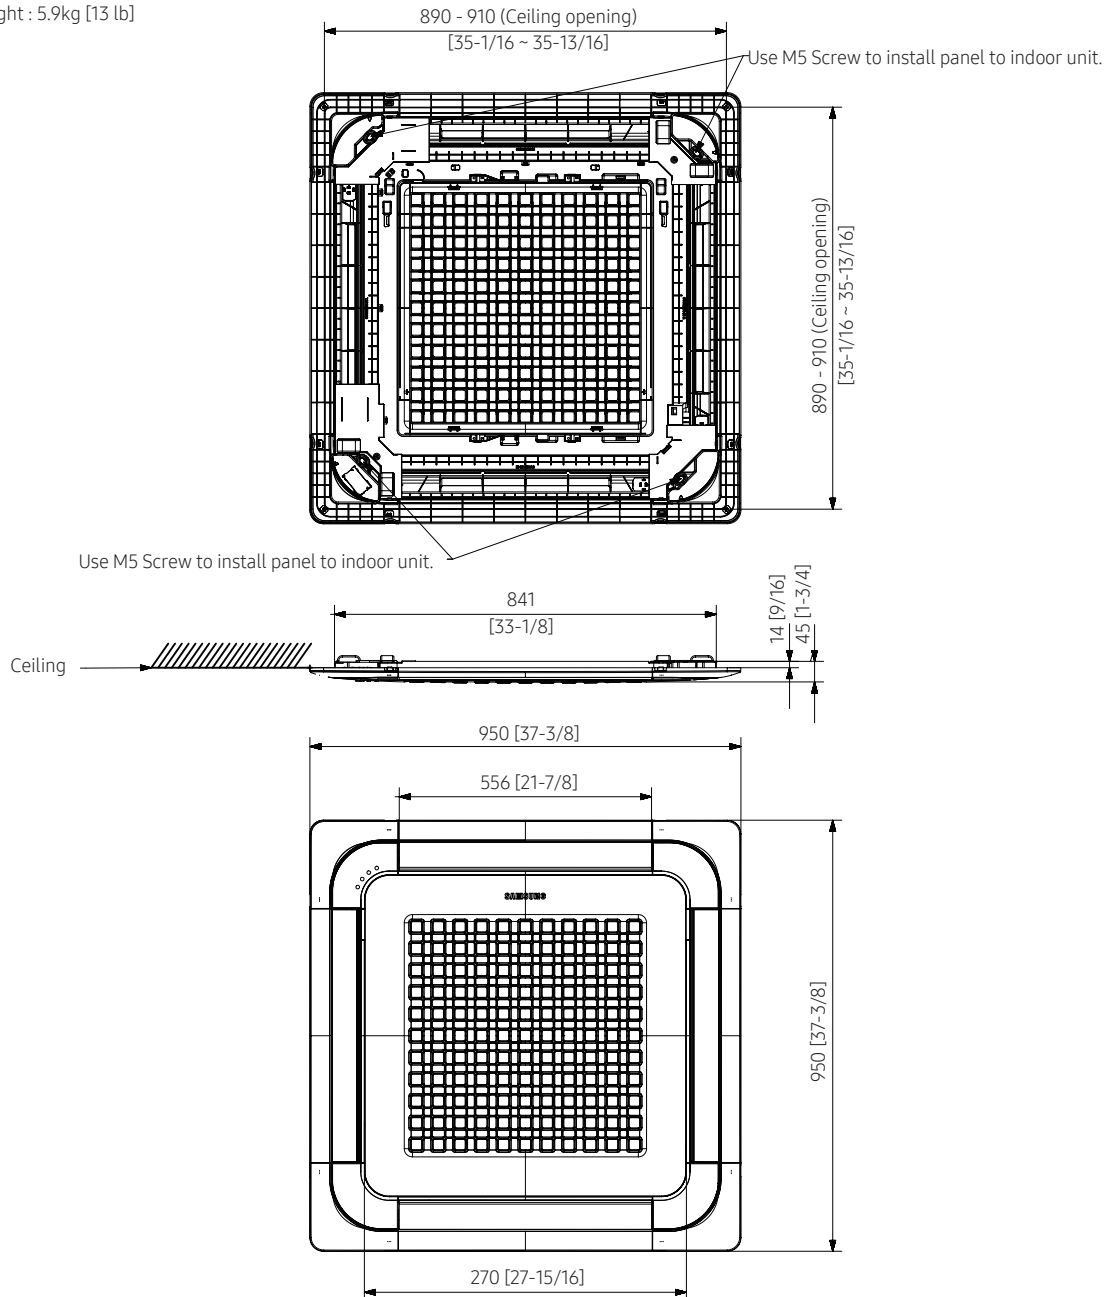

4. 4 Way Cassette Panel

4.3 Dimensional drawings

Function : Normal *

Units : mm [inches]
Weight : 5.9kg [13 lb]

4. 4 Way Cassette Panel

4.3 Dimensional drawings (Wind-Free 4 Way)

Function : Wind-Free *

5. 360 Cassette Panel