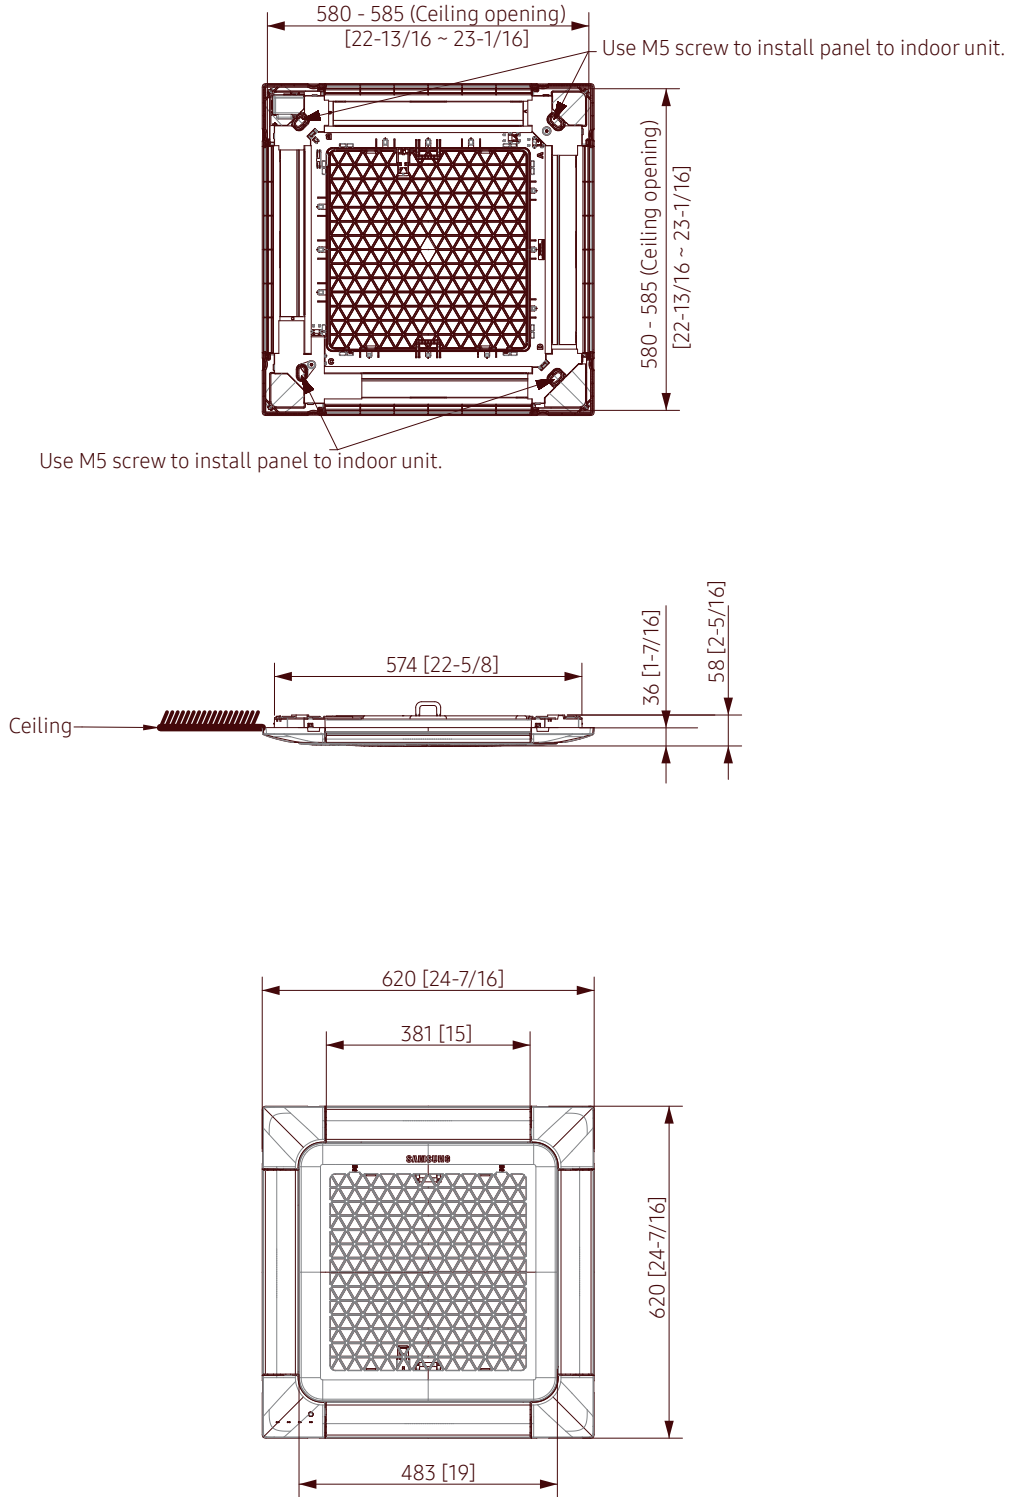

3. 4Way Cassette (600 x 600) Panel

3.3 Dimensional drawings

Panel Type : 670, Function : Normal *

Units : mm [inches]
Weight : 2.7kg [5.95 lb]

3. 4Way Cassette (600 x 600) Panel

3.3 Dimensional drawings

Panel Type : 620, Function : Normal *

Units : mm [inches]
Weight : 2.3kg [5.07 lb]

3. 4Way Cassette (600 x 600) Panel

3.3 Dimensional drawings (Wind-Free 4 Way (600x600))

4. 4 Way Cassette Panel

4.1 Features & Benefits

Stage a beautiful yet comfortable environment